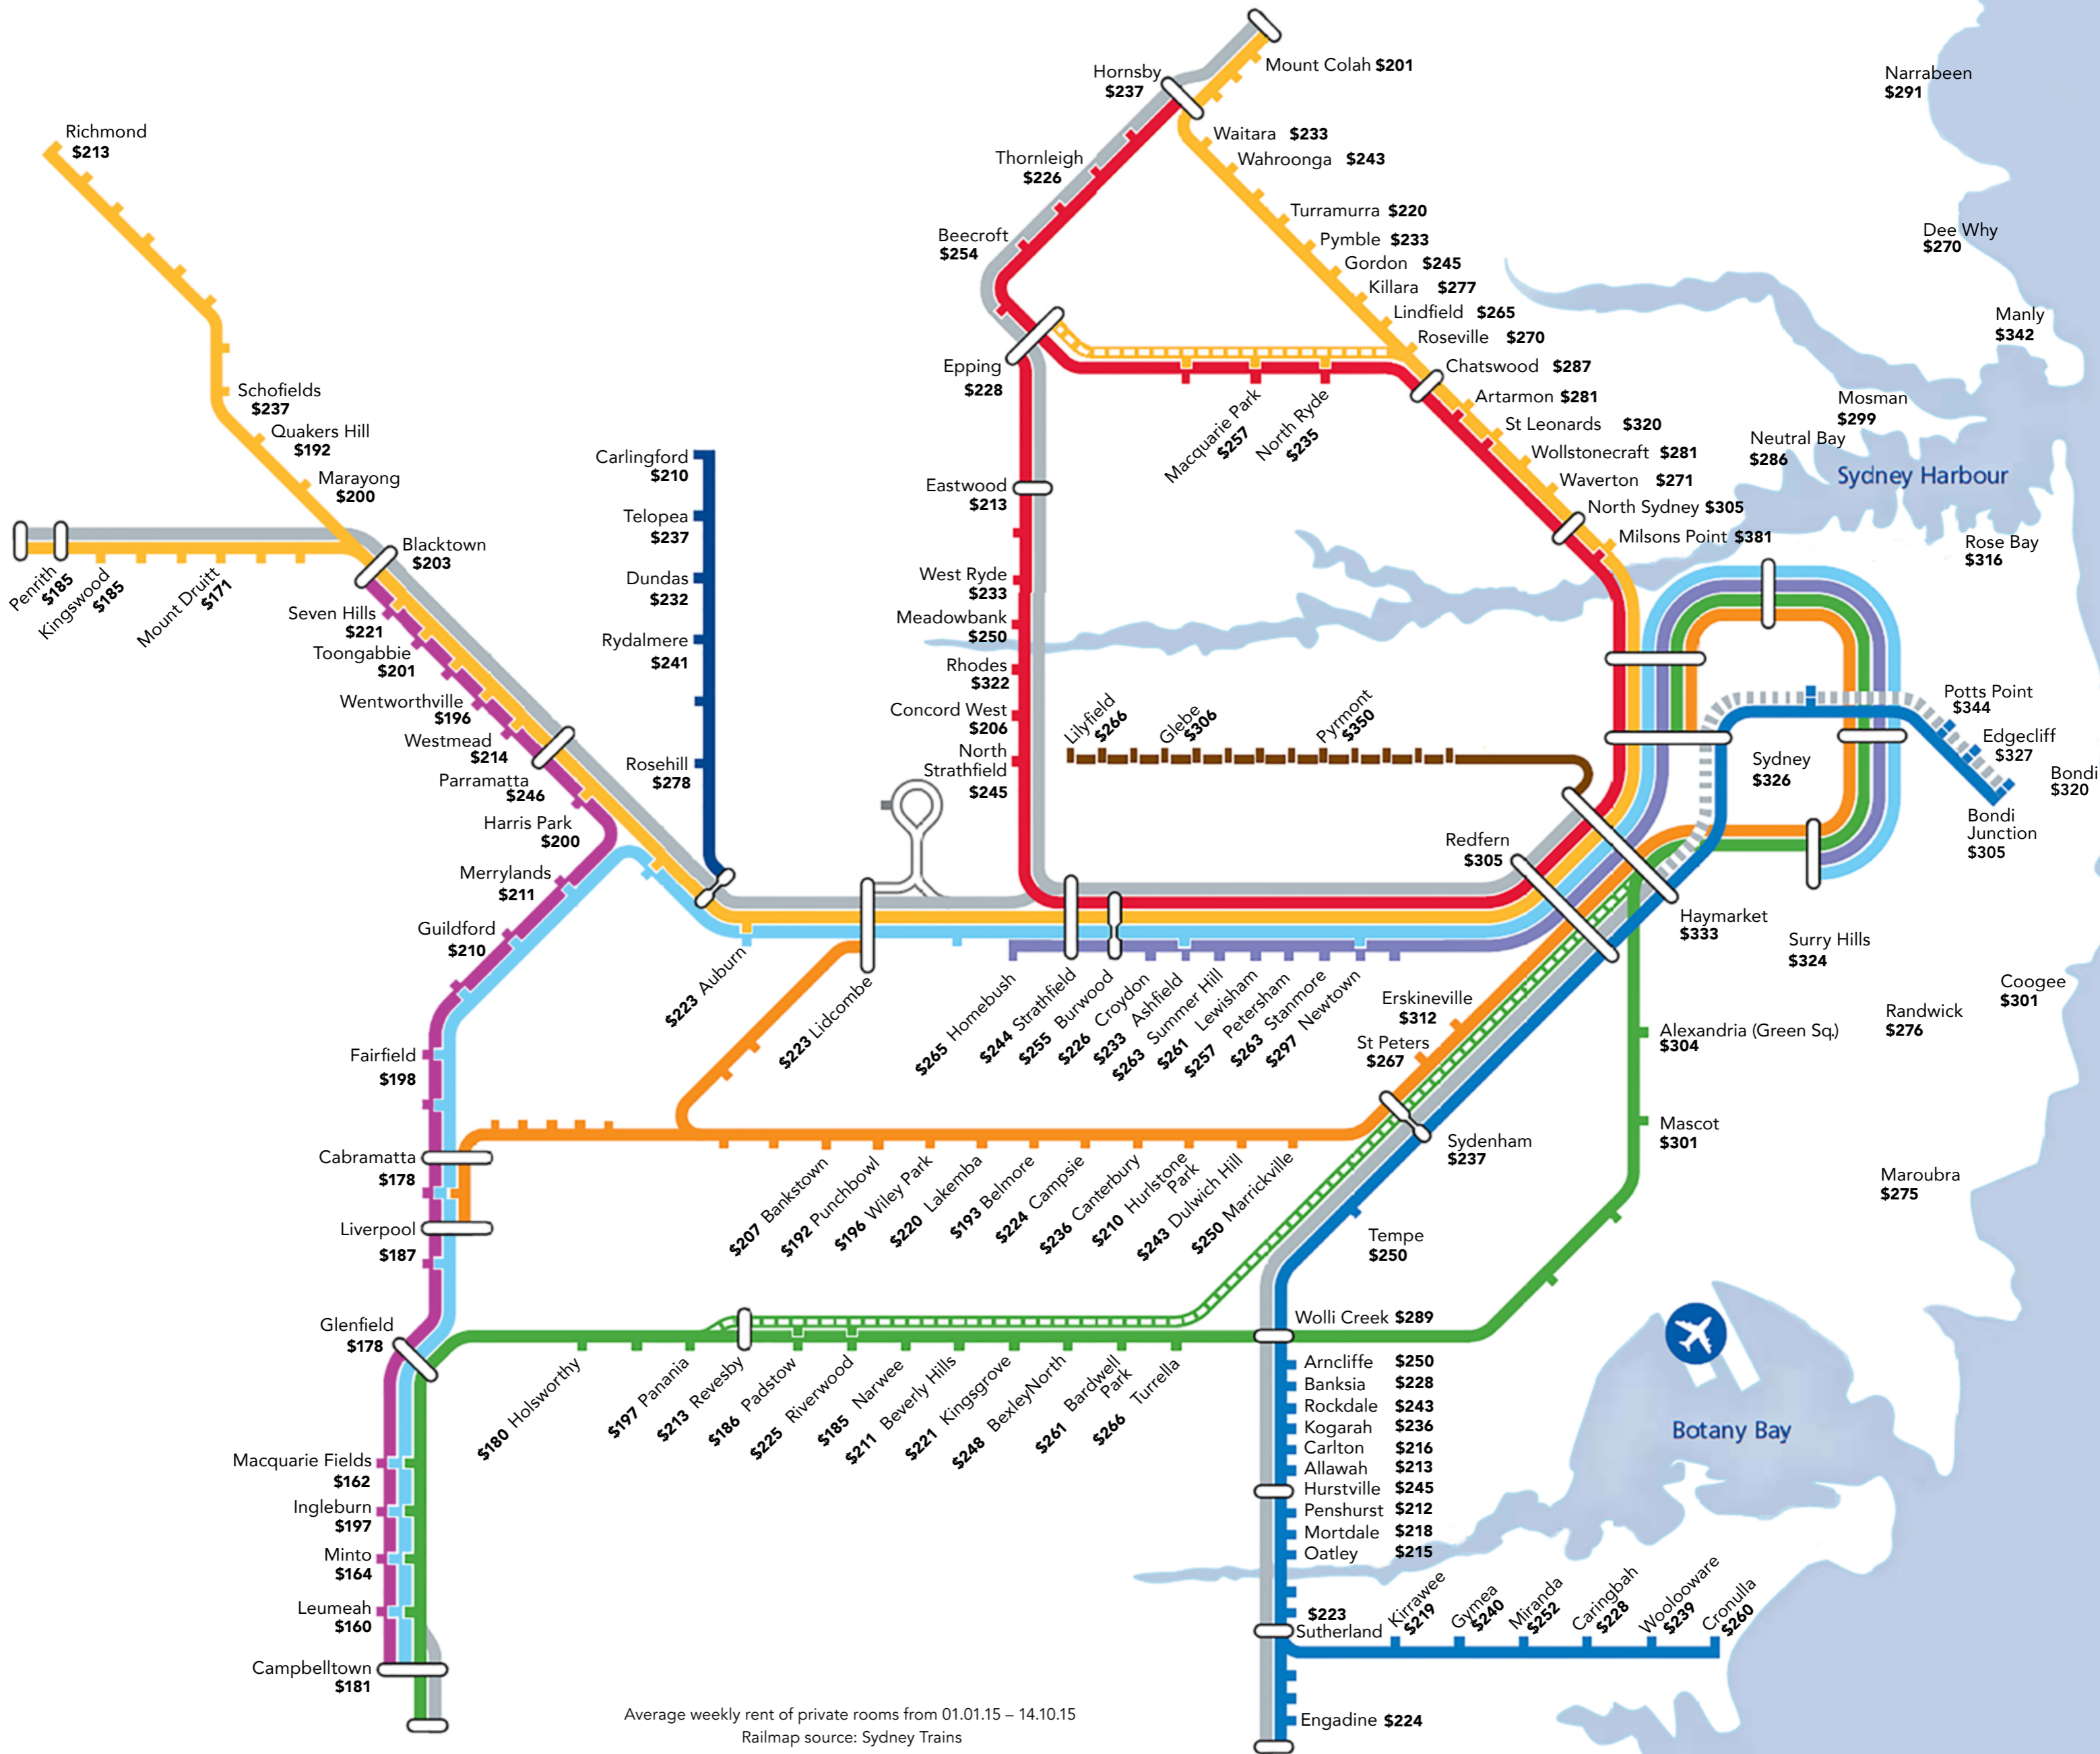

Sydney RENT MAP

Weekly rent per room – Nov. 2015

Average weekly rent of private rooms from 01.01.15 – 14.10.15
 Railmap source: Sydney Trains