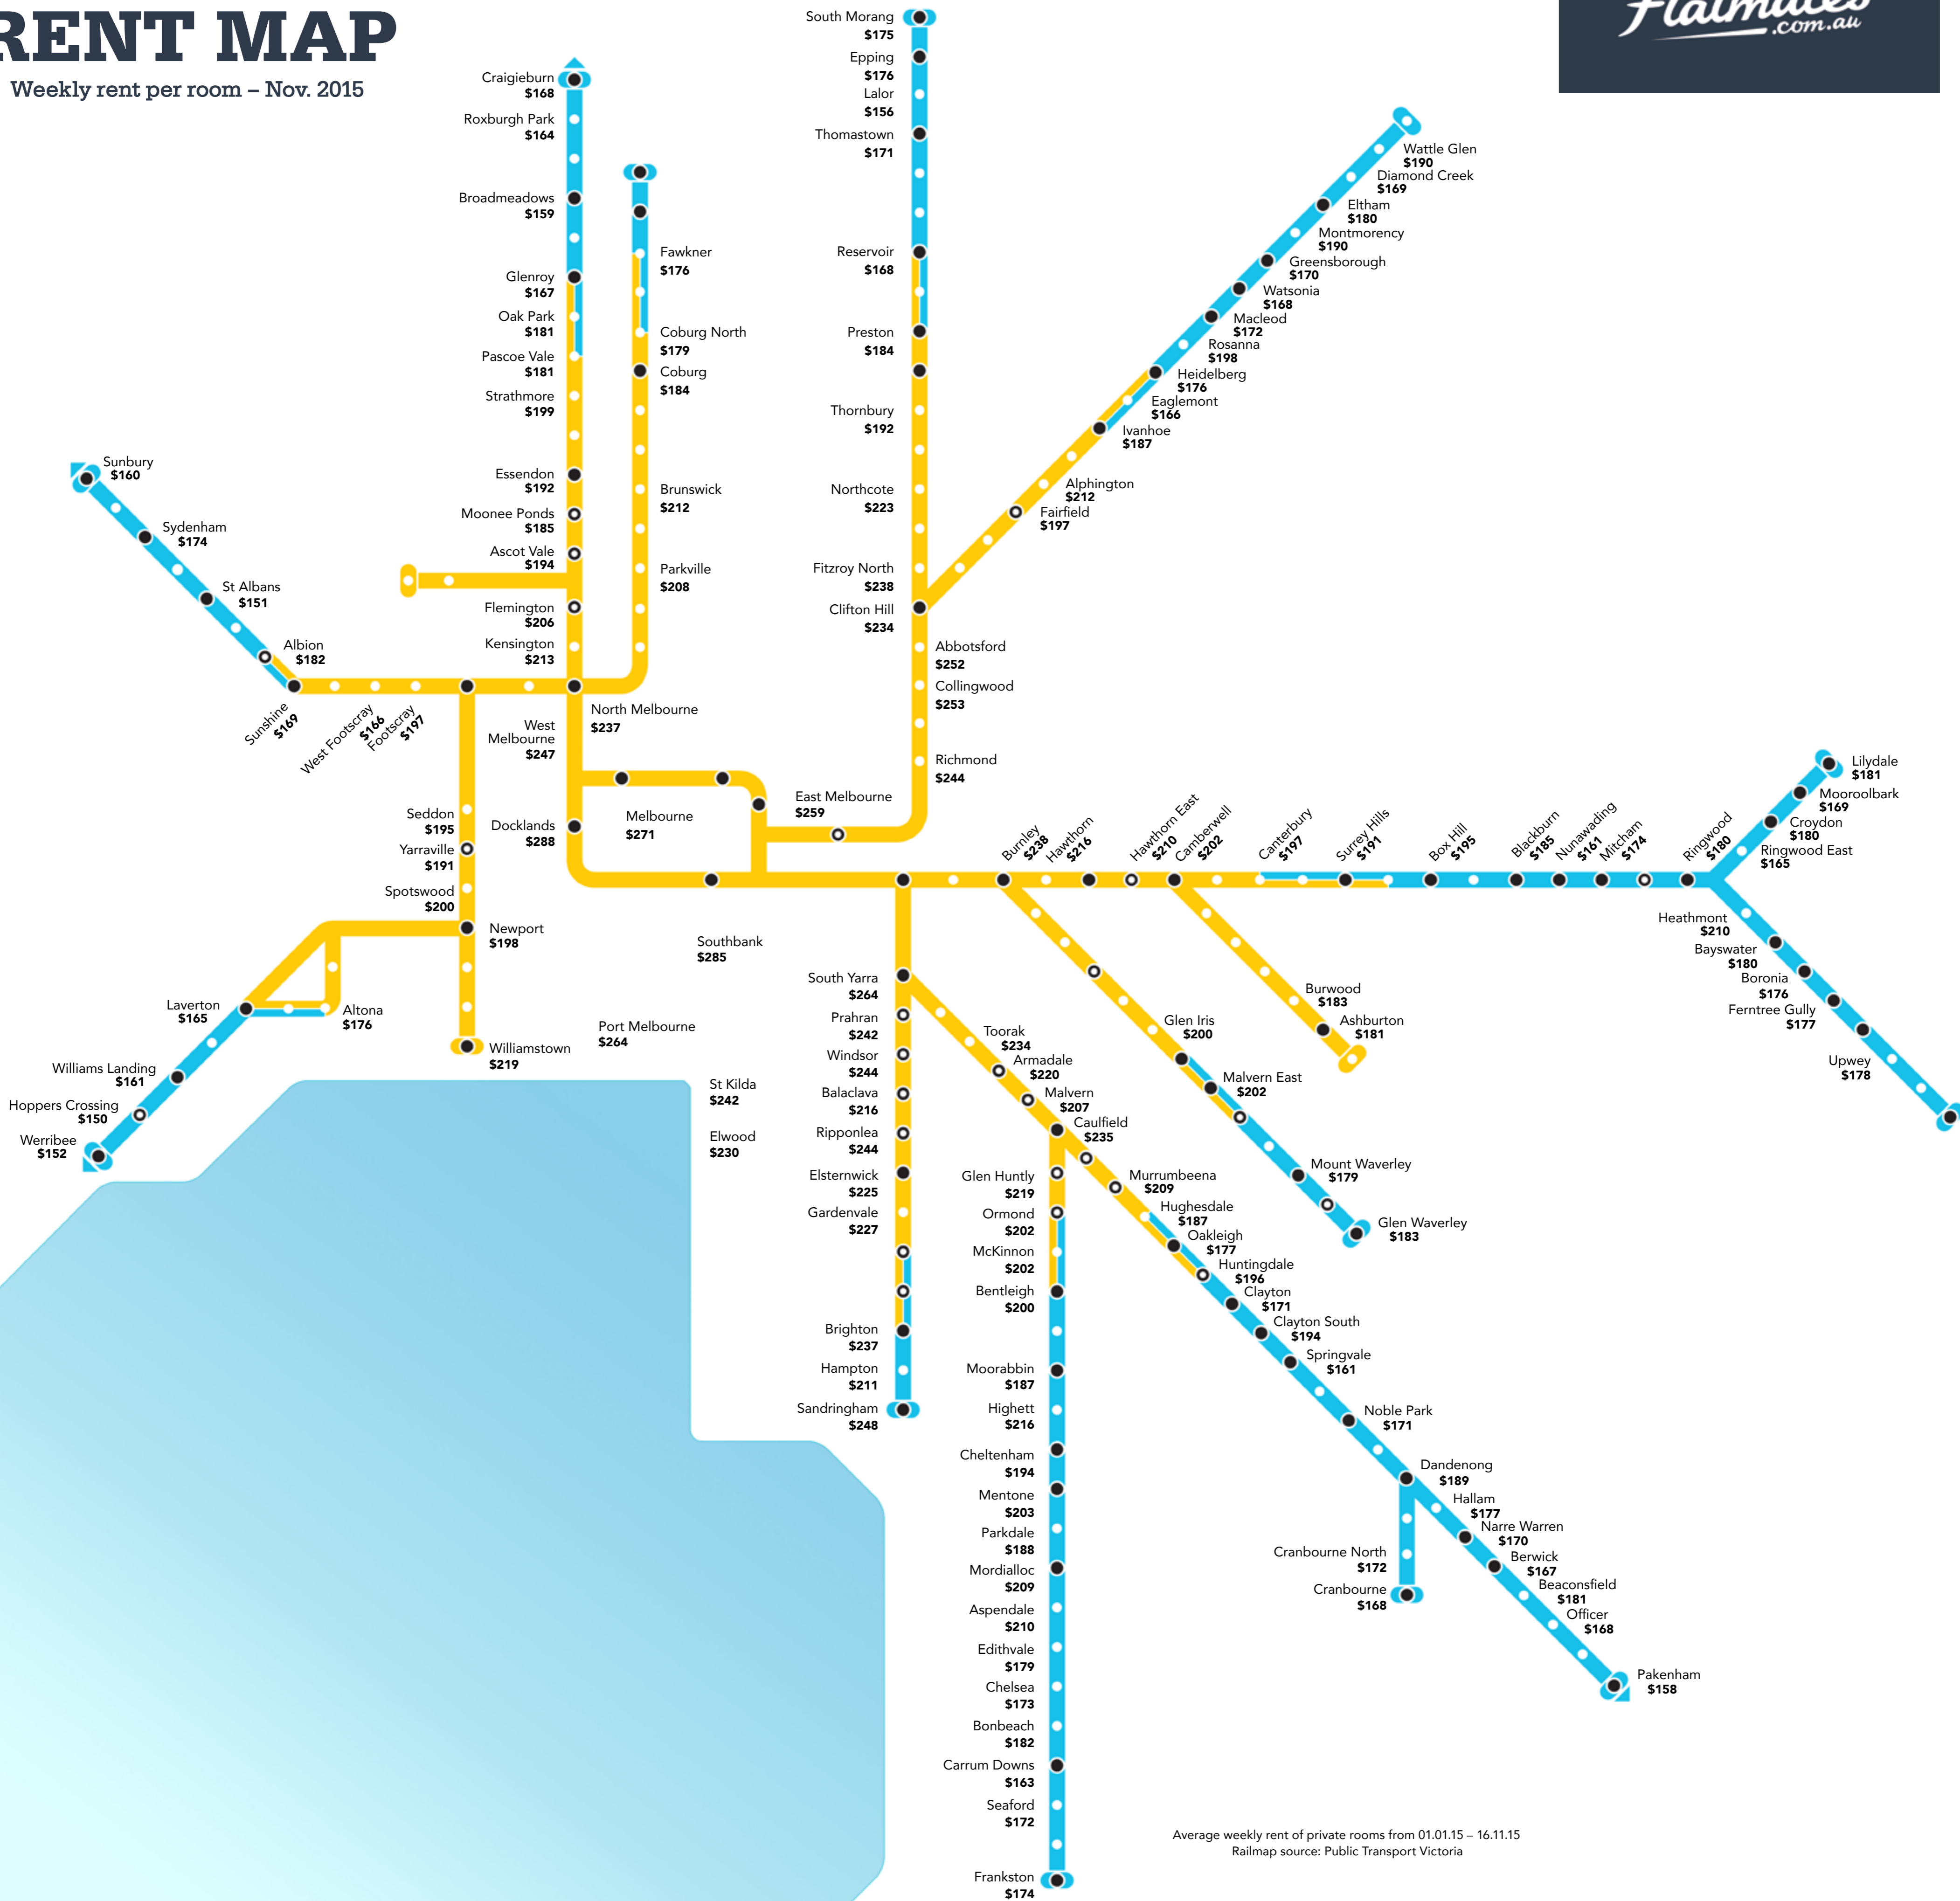

# Melbourne RENT MAP

Weekly rent per room – Nov. 2015

Average weekly rent of private rooms from 01.01.15 – 16.11.15  
Railmap source: Public Transport Victoria